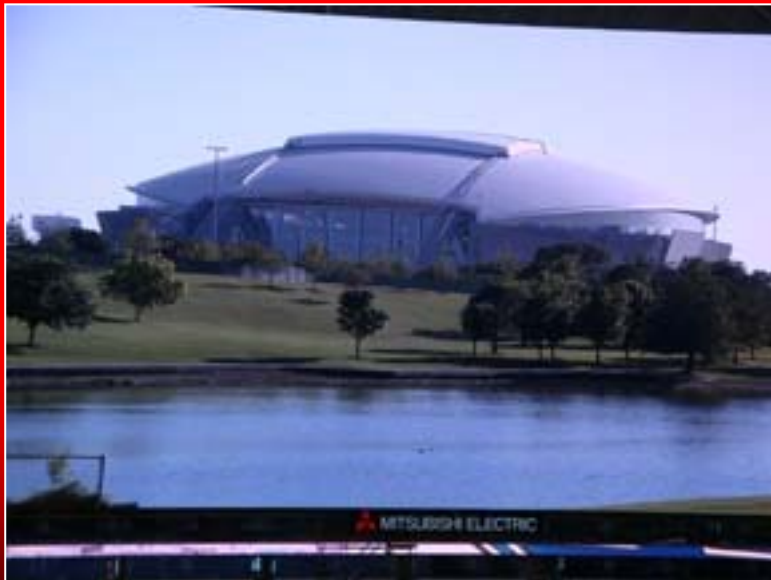

Another World's First...
only from Diamond Vision™

Cowboys Stadium

Exterior shots of the new Cowboys Stadium displayed on the Mitsubishi Electric center-hung Diamond Vision display.

Part of the control room and
LEDerAD™ fascia ribbon
displays.

In square-footage, the 600-pound display is equal to about 4,000 52-inch TVs.

www.Diamond-Vision.com

www.MitsubishiElectric-USA.com