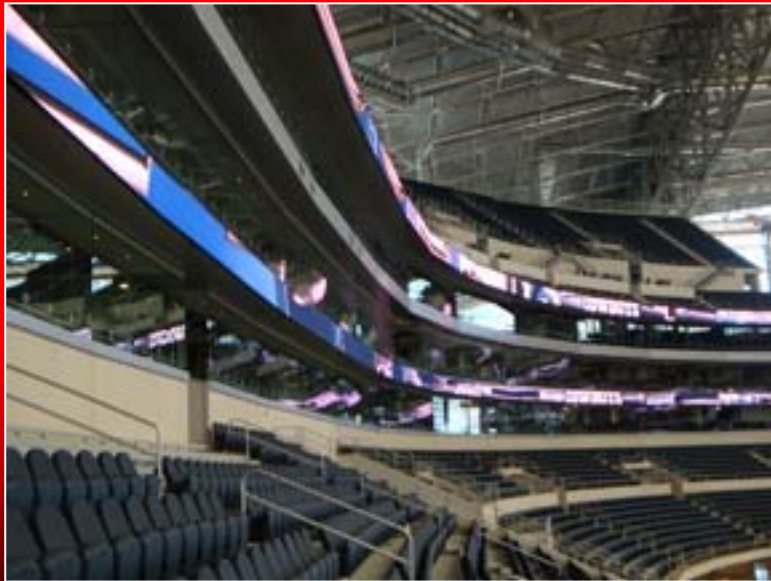

Another World's First...
only from Diamond Vision™

Cowboys Stadium

Exterior shots of the new Cowboys Stadium displayed on the Mitsubishi Electric center-hung Diamond Vision display.

Part of the control room and
LEDerAD™ fascia ribbon
displays.

In square-footage, the 600-pound display is equal to about 4,000 52-inch TVs.

www.Diamond-Vision.com

www.MitsubishiElectric-USA.com